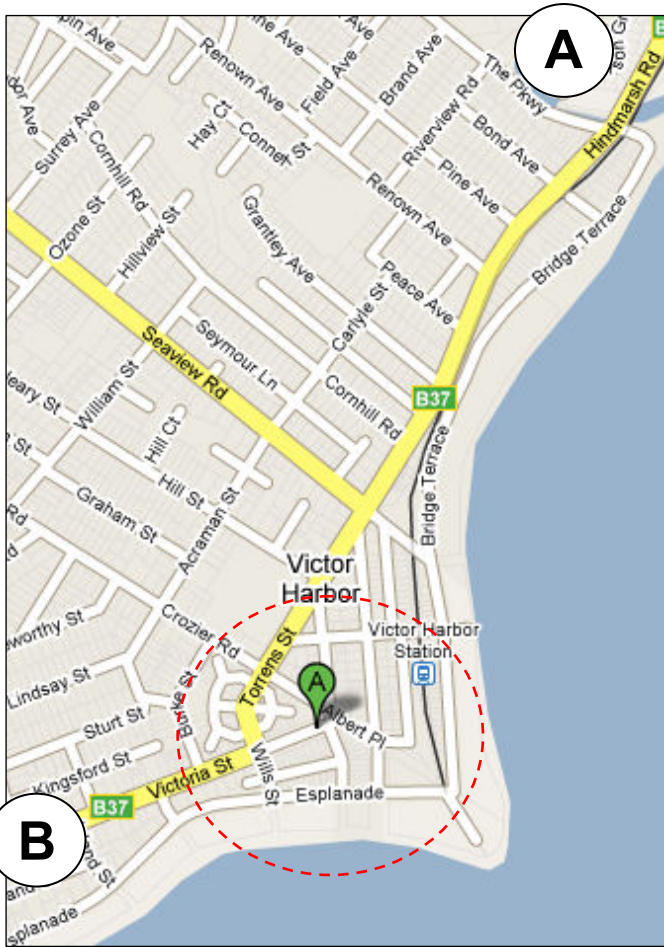

## From a Northerly Direction (Adelaide & Pt Elliot)

- Travel in a general Southerly direction along Hindmarsh Road (B37). You will be heading towards Victor Harbor's Town Centre.
- Continue along the B37 as it changes from Hindmarsh Road to Torrens Street.
- On the right will be a shopping centre - shop names visible from the road will be Country Target and Neds.
- Proceed past KFC and Woolworths Petrol on the right as you approach Crozier Road.
- Make a left turn on Crozier Road and **McIlroy Auto Group** is on the right.
- 2 hour parking is available in Crozier Road.

## From a South Westerly Direction (Normanville, Yankalilla, Waitpinga)

- Travel in a general North Easterly direction along Victoria Street (B37). You will have crossed over a bridge and will be heading towards Victor Harbor's Town Centre.
- Continue along Victoria Street past a shopping precinct on the right and a car wash on the left. You will be heading towards a roundabout.
- Proceed through the roundabout along Victoria Street (there is a church on your right at the roundabout).
- On your left will be 2 hour car parking in front of various businesses down to **McIlroy Auto Group**.

**McIlroy Auto Group** 5 Victoria Street, Victor Harbor South Australia 5211  
 P: 08 8552 1255 F: 08 8552 2788 W: [www.mcilroyautogroup.com.au](http://www.mcilroyautogroup.com.au)  
 E: [cars@mcilroyautogrup.com.au](mailto:cars@mcilroyautogrup.com.au) LMVD 200345